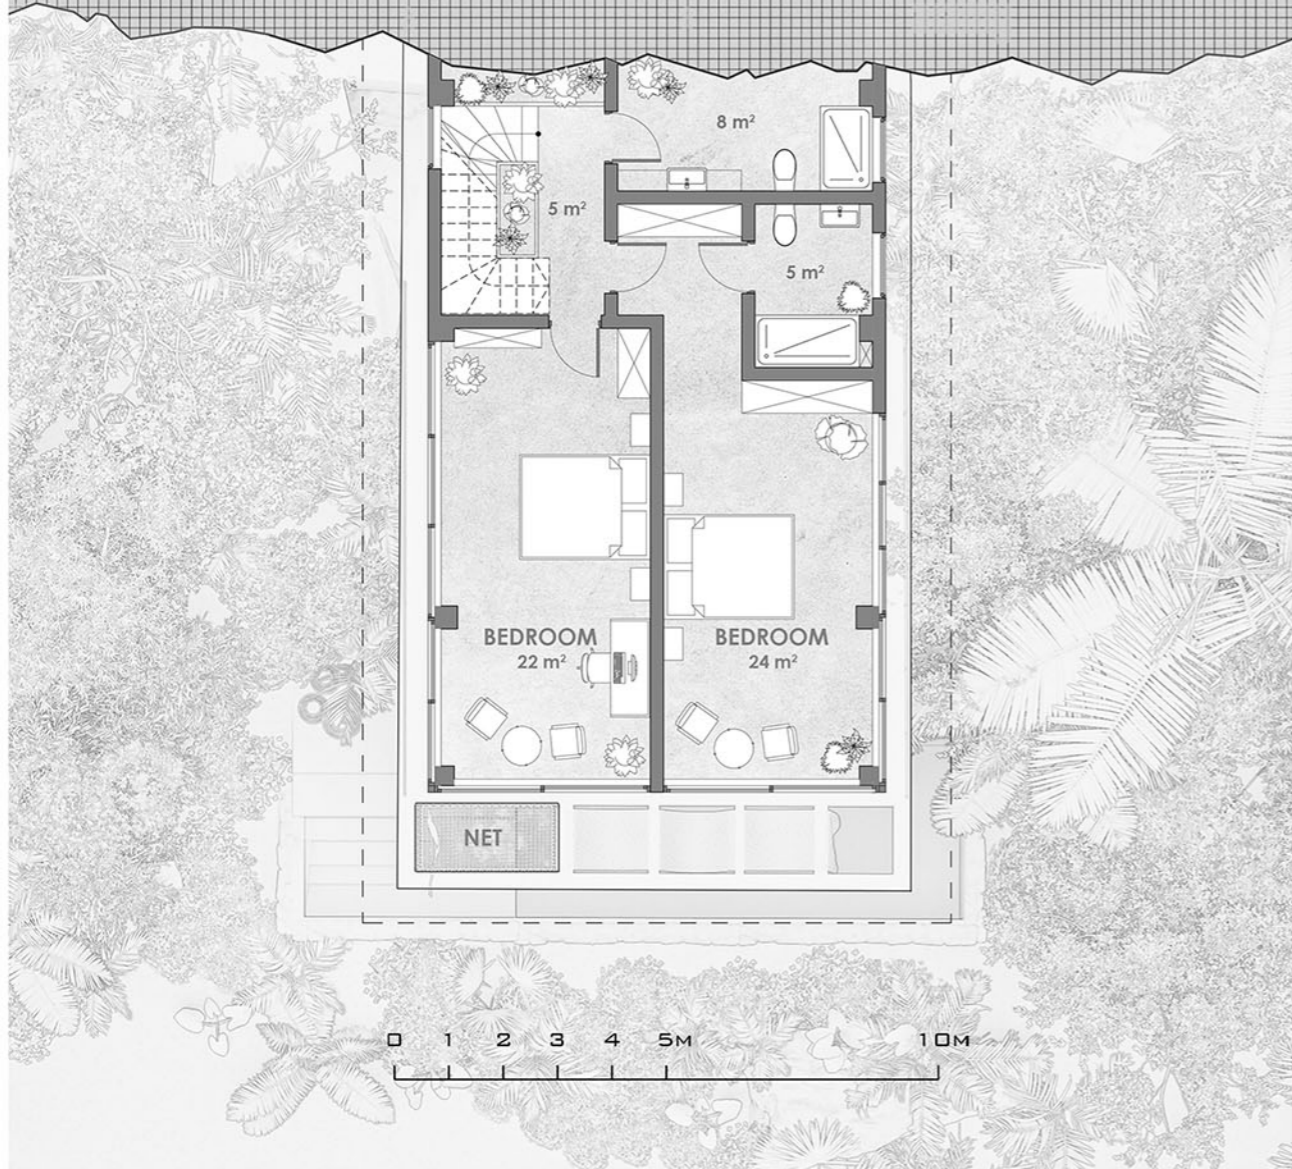

VILLA TYPE B

100 SQM
145 SQM TERRACES

+01 ROOFTOP

00 FIRST FLOOR

-01 FLOOR

-02 FLOOR