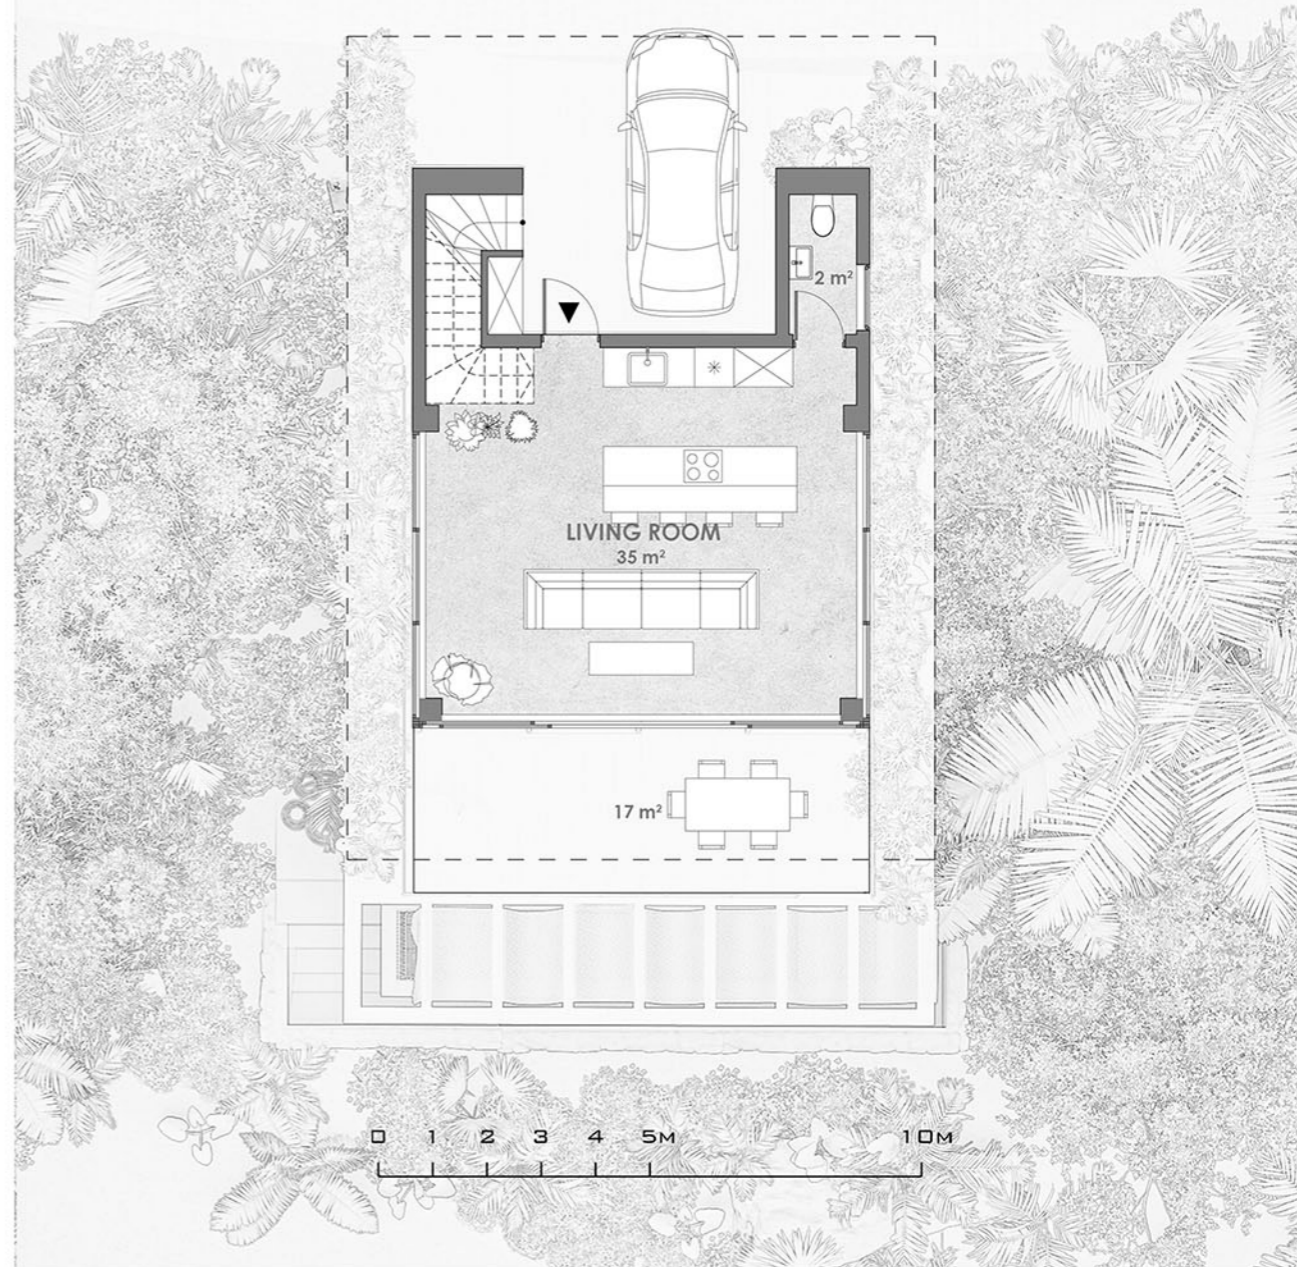

VILLA TYPE B

100 SQM
145 SQM TERRACES

+01 ROOFTOP

00 FIRST FLOOR

-01 FLOOR

-02 FLOOR