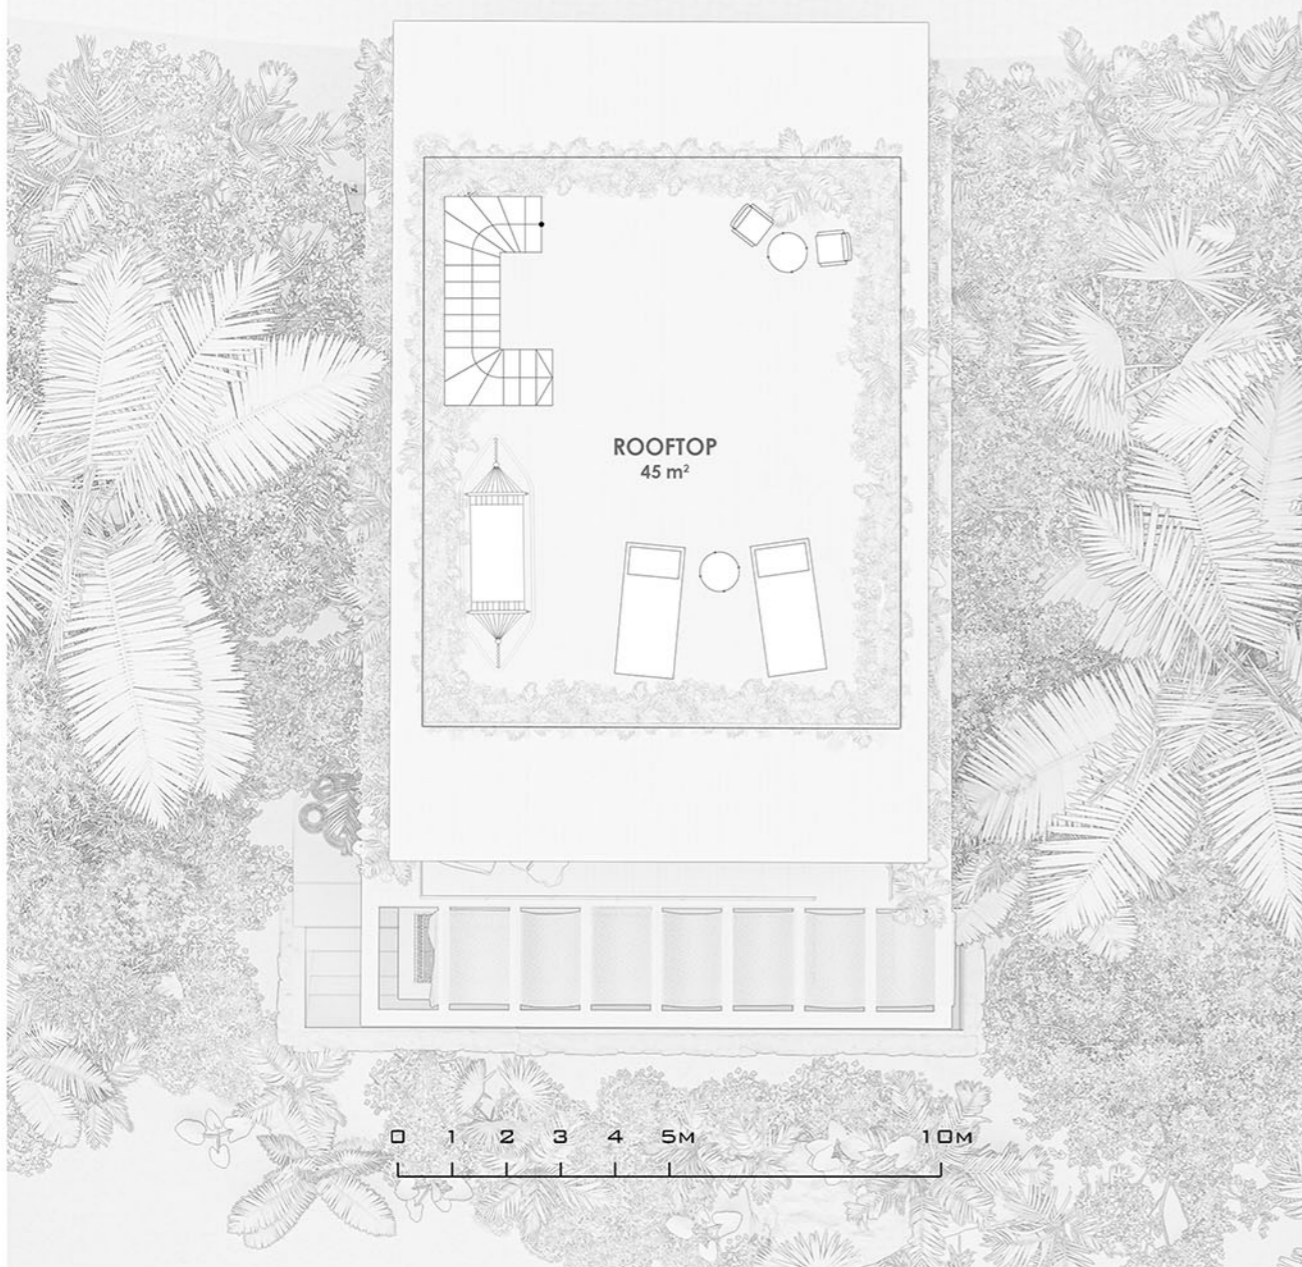

VILLA TYPE B

100 SQM
145 SQM TERRACES

+01 ROOFTOP

00 FIRST FLOOR

-01 FLOOR

-02 FLOOR