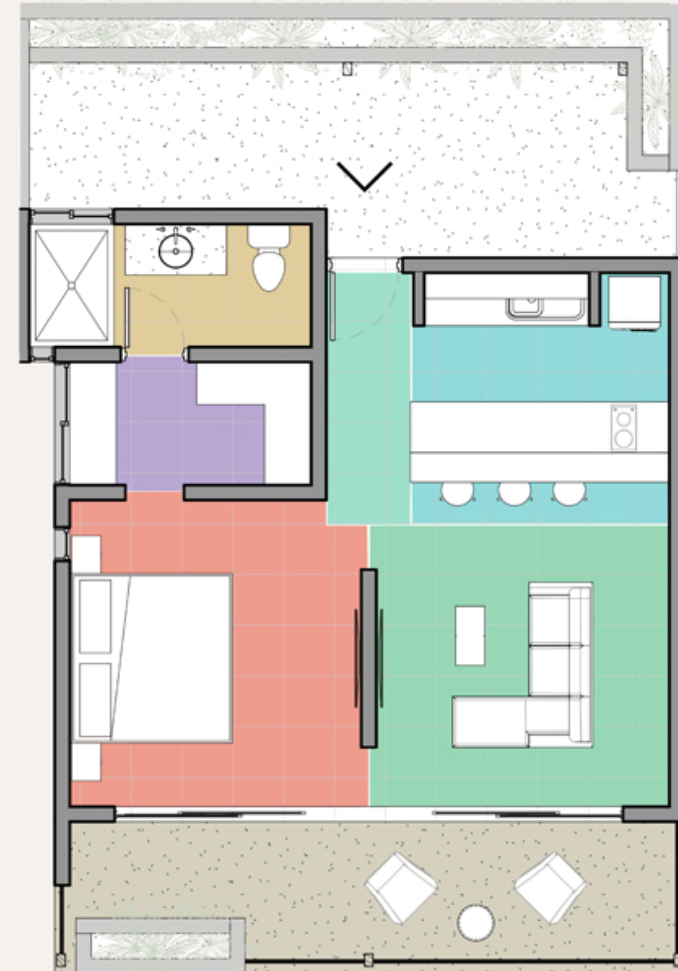

NOMAD CITY CONDO 2

FLAT NUMBER **A-206**

FLAT AREA **87 M²**

FIRST FLOOR

LEGEND

- KITCHEN
- LIVING ROOM
- BEDROOM
- BATHROOM
- BALCONY
- GARDROBE
- FOYER