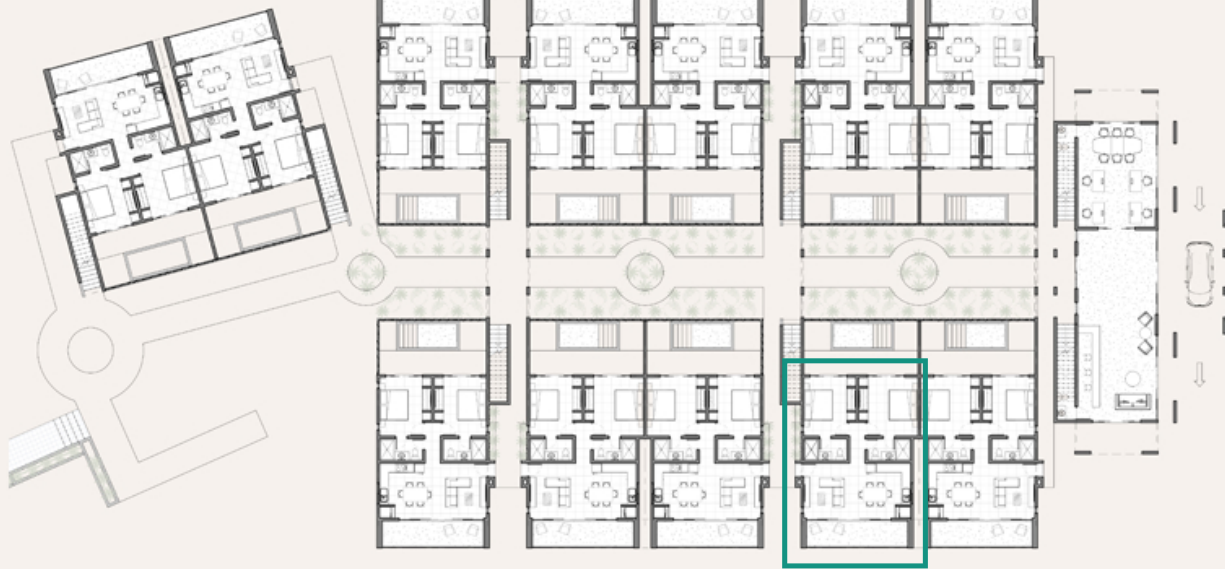

NOMAD CITY CONDO 2

FLAT NUMBER **A-204**

FLAT AREA **87 M²**

FIRST FLOOR

LEGEND

- KITCHEN
- LIVING ROOM
- BEDROOM
- BATHROOM
- BALCONY
- GARDROBE
- FOYER