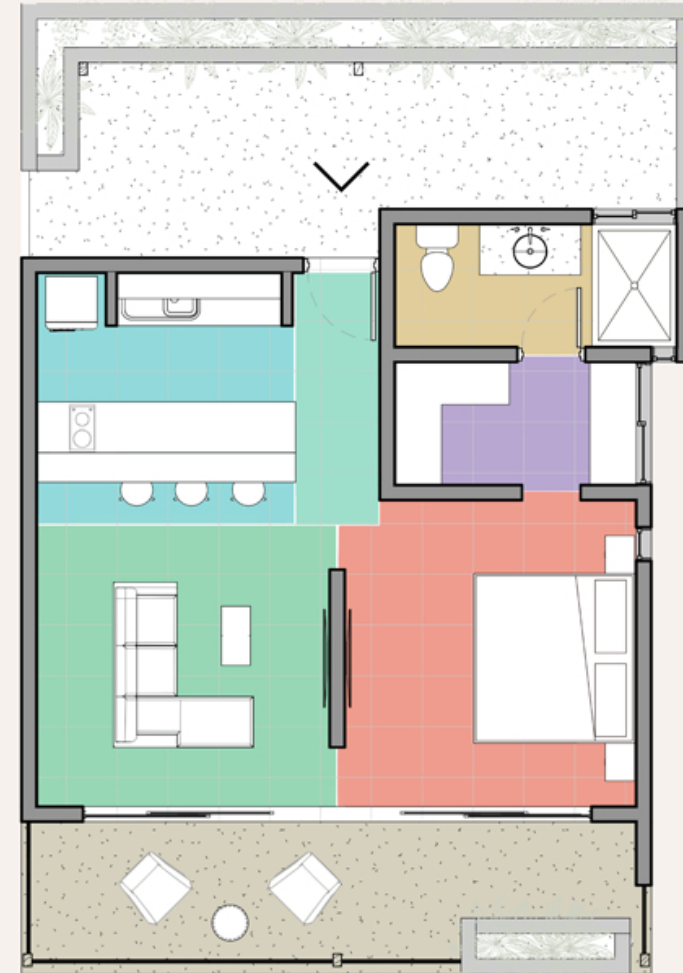

NOMAD CITY CONDO 2

FLAT NUMBER **A-204**

FLAT AREA **87 M²**

FIRST FLOOR

LEGEND

- KITCHEN
- LIVING ROOM
- BEDROOM
- BATHROOM
- BALCONY
- GARDROBE
- FOYER