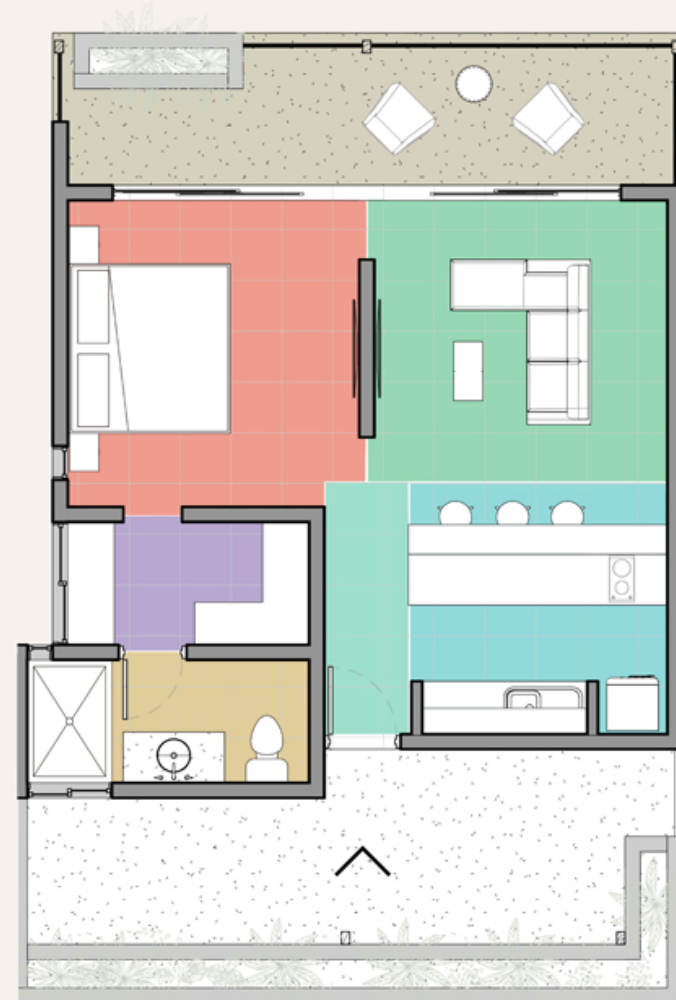

NOMAD CITY CONDO 2

FLAT NUMBER **A-201**

FLAT AREA **87 M²**

FIRST FLOOR

LEGEND

- KITCHEN
- LIVING ROOM
- BEDROOM
- BATHROOM
- BALCONY
- GARDROBE
- FOYER