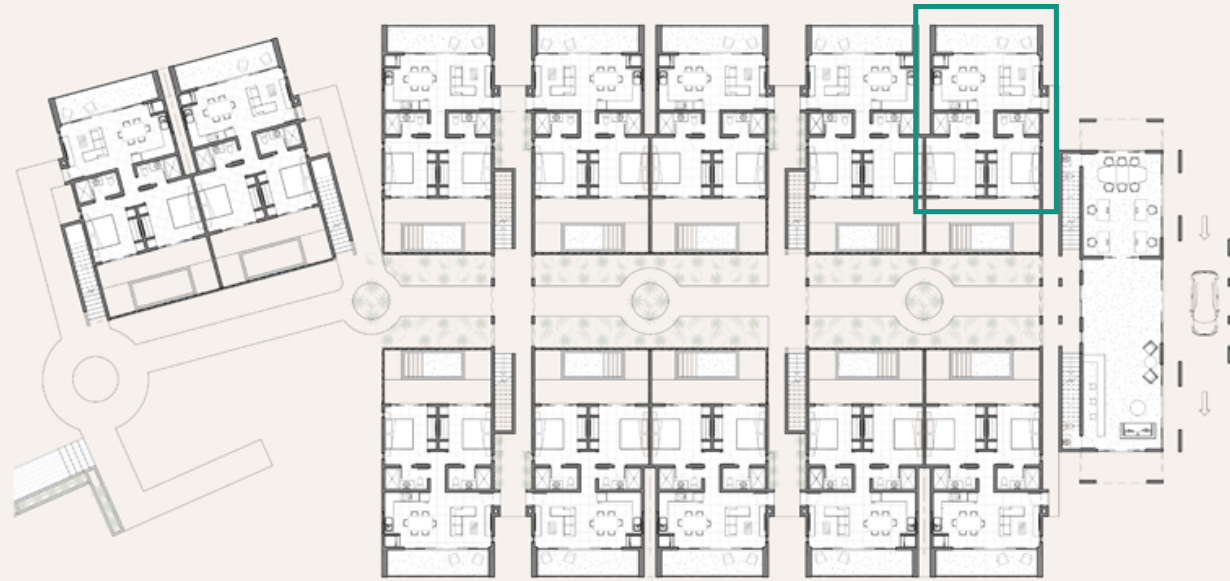

NOMAD CITY CONDO 2

FLAT NUMBER **A-201**

FLAT AREA **87 M²**

FIRST FLOOR

LEGEND

- KITCHEN
- LIVING ROOM
- BEDROOM
- BATHROOM
- BALCONY
- GARDROBE
- FOYER