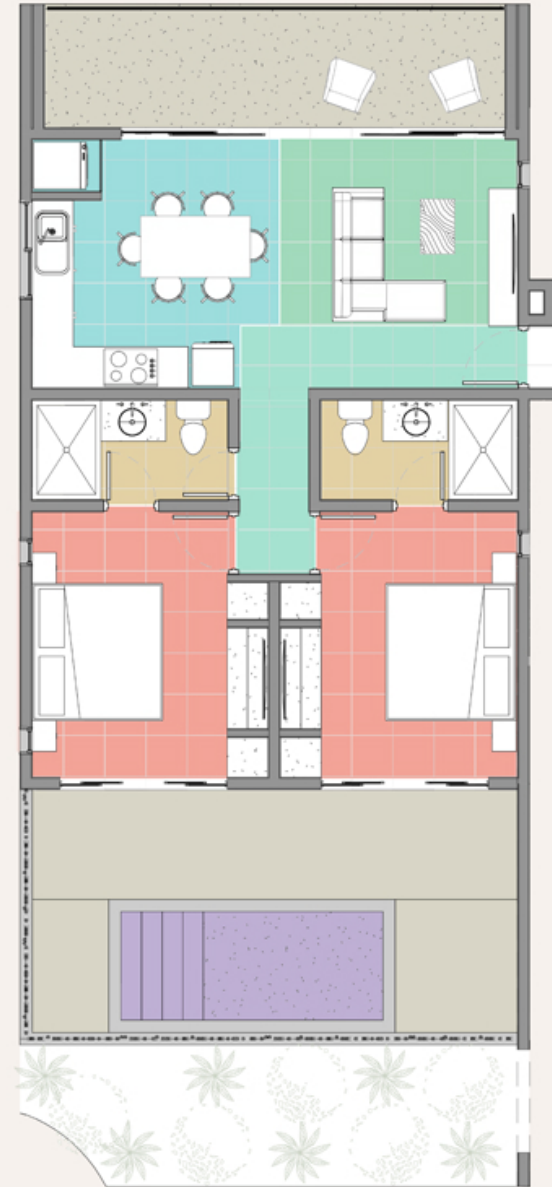

FLAT NUMBER **A-109**

FLAT AREA **113 M²**

GROUND FLOOR

LEGEND

- KITCHEN
- LIVING ROOM
- BEDROOM
- BATHROOM
- BALCONY
- POOL
- FOYER