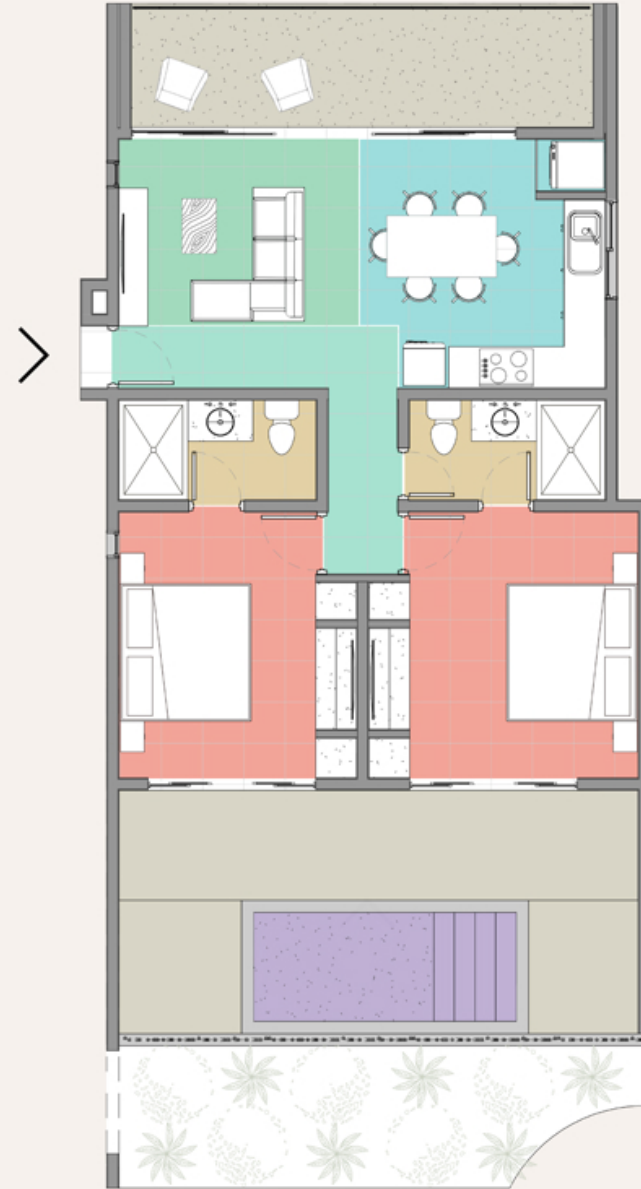

FLAT NUMBER **A-107**

FLAT AREA **116 M²**

GROUND FLOOR

- LEGEND
- KITCHEN
 - LIVING ROOM
 - BEDROOM
 - BATHROOM
 - BALCONY
 - POOL
 - FOYER