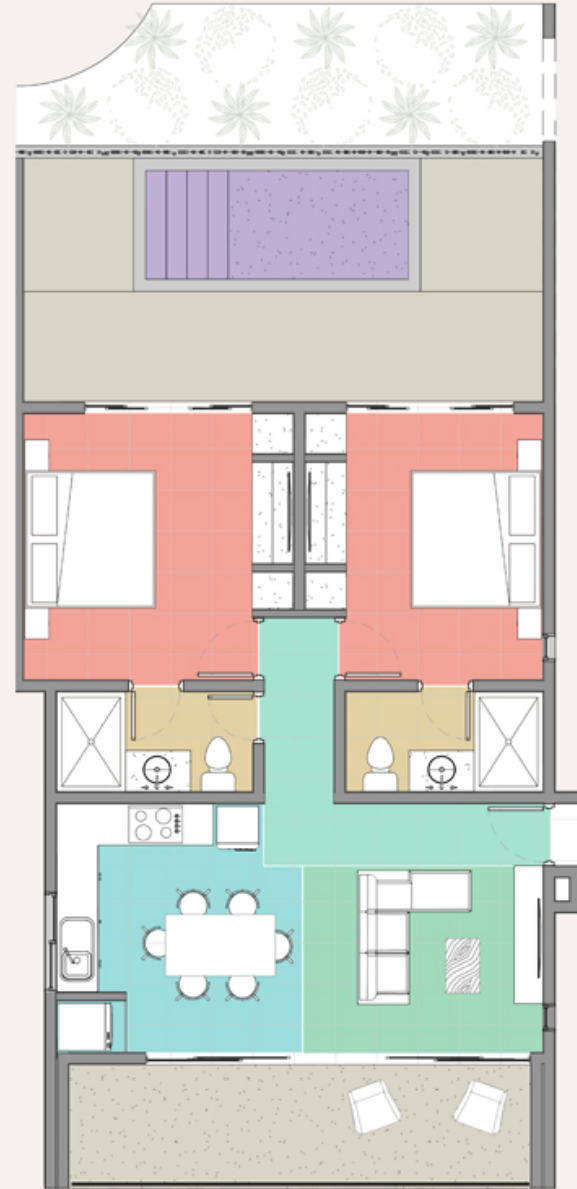

FLAT NUMBER **A-106**

FLAT AREA **116 M²**

GROUND FLOOR

- LEGEND
- KITCHEN
 - LIVING ROOM
 - BEDROOM
 - BATHROOM
 - BALCONY
 - POOL
 - FOYER