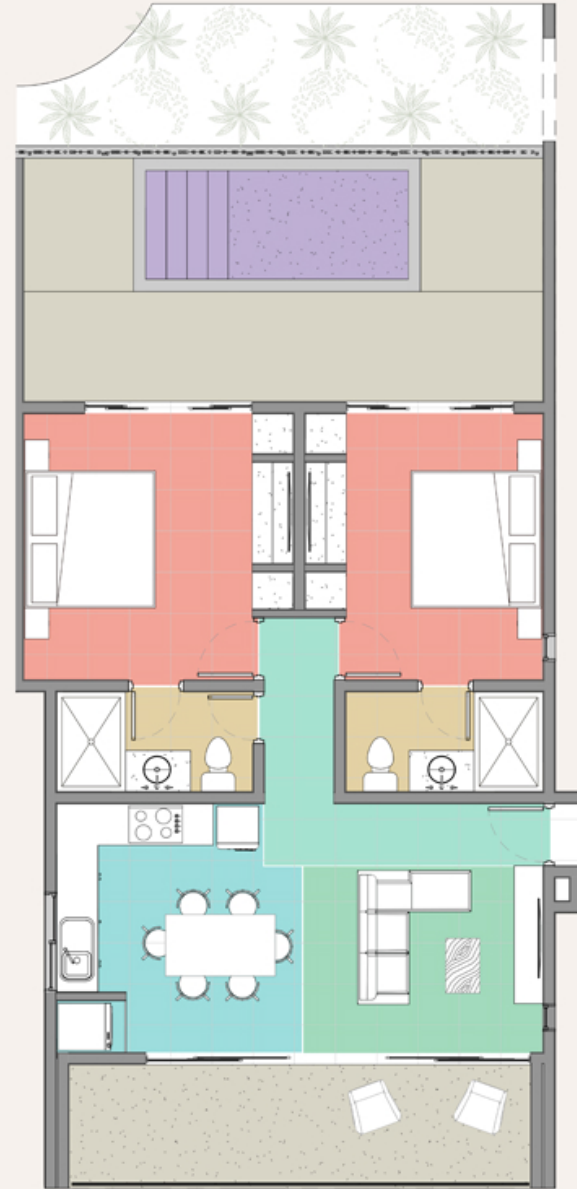

FLAT NUMBER **A-102**

FLAT AREA **116 M²**

GROUND FLOOR

- LEGEND
- KITCHEN
 - LIVING ROOM
 - BEDROOM
 - BATHROOM
 - BALCONY
 - POOL
 - FOYER