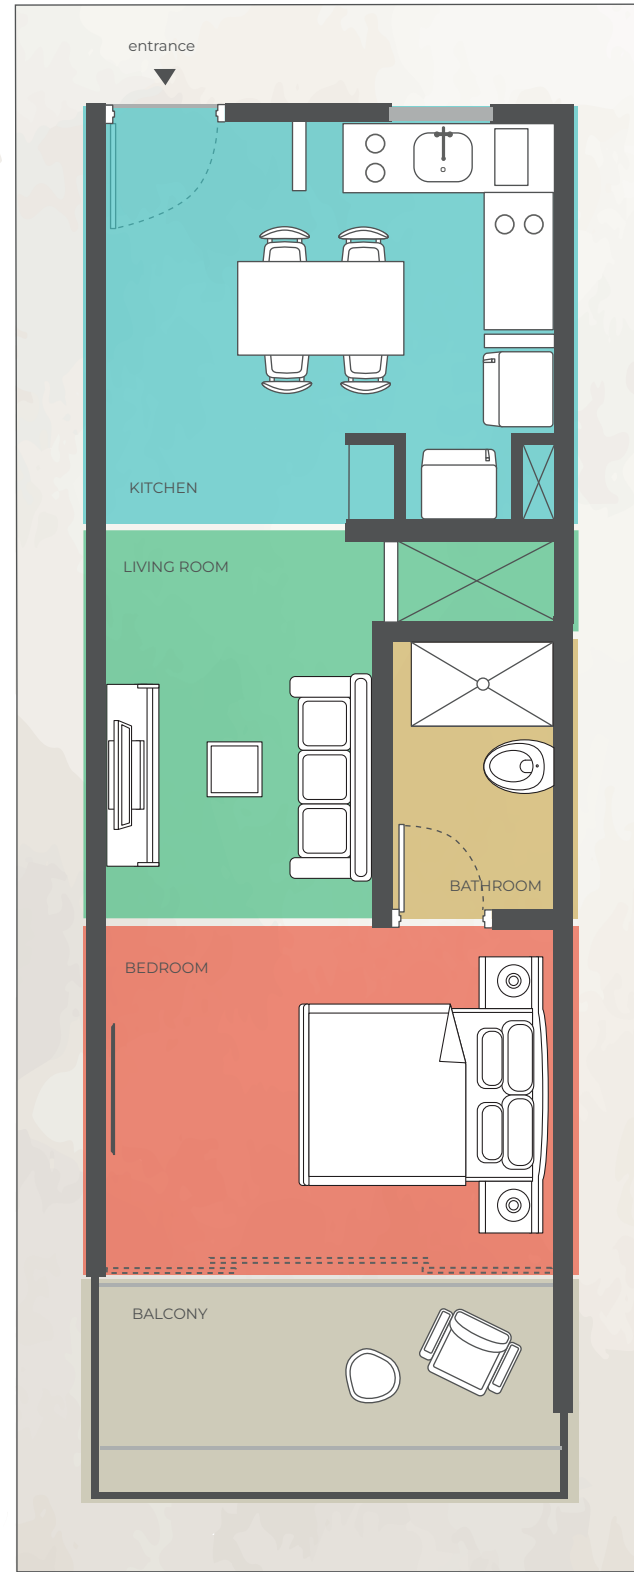

GROUND FLOOR
scale 1: 25

GROUND FLOOR
scale 1: 25

LEGEND

- KITCHEN
- LIVING ROOM
- BEDROOM
- BATHROOM
- BALCONY

LOCATION MAP
AREAS
TOTAL 60 m ² / 646 ft ²
APARTMENT A-105
SAMANA-GROUP.NET