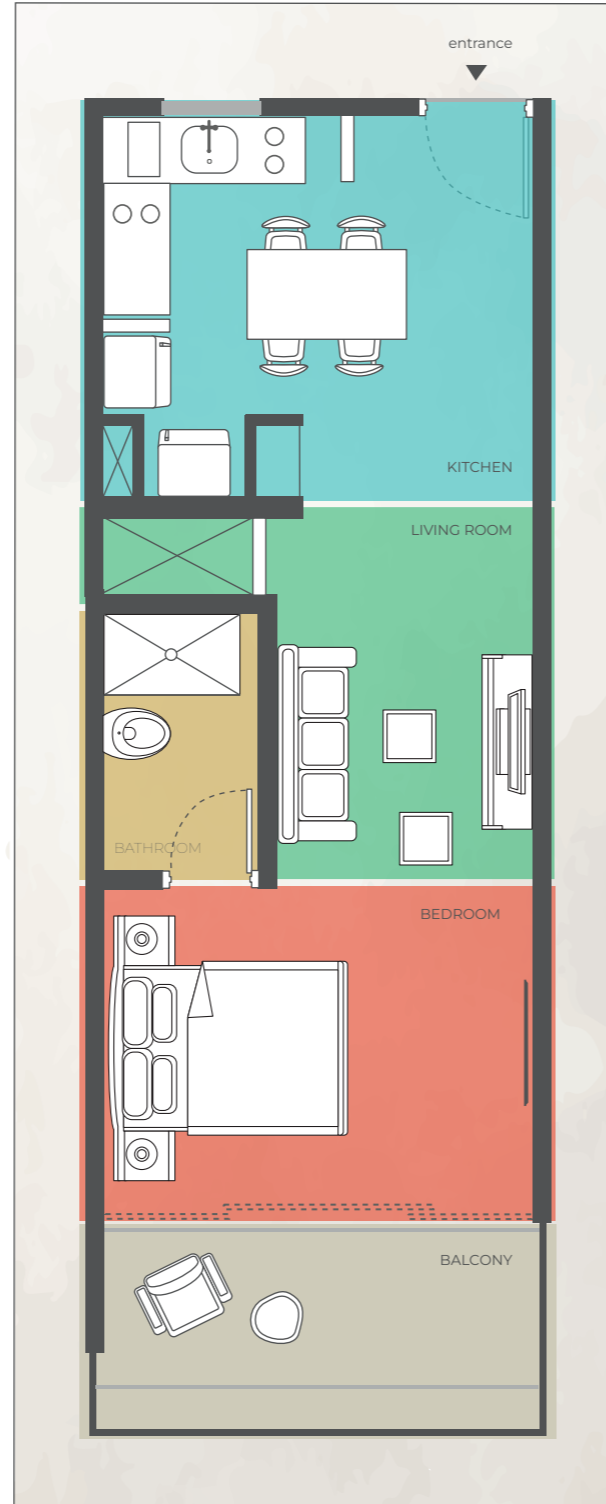

GROUND FLOOR
scale 1: 25

GROUND FLOOR
scale 1: 25

LEGEND

- BALCONY
- BEDROOM
- KITCHEN
- BATHROOM
- FOYER

LOCATION MAP
AREAS
TOTAL 60 m² / 646 ft²
 SAMANA GROUP
APARTMENT A-102
SAMANA-GROUP.NET