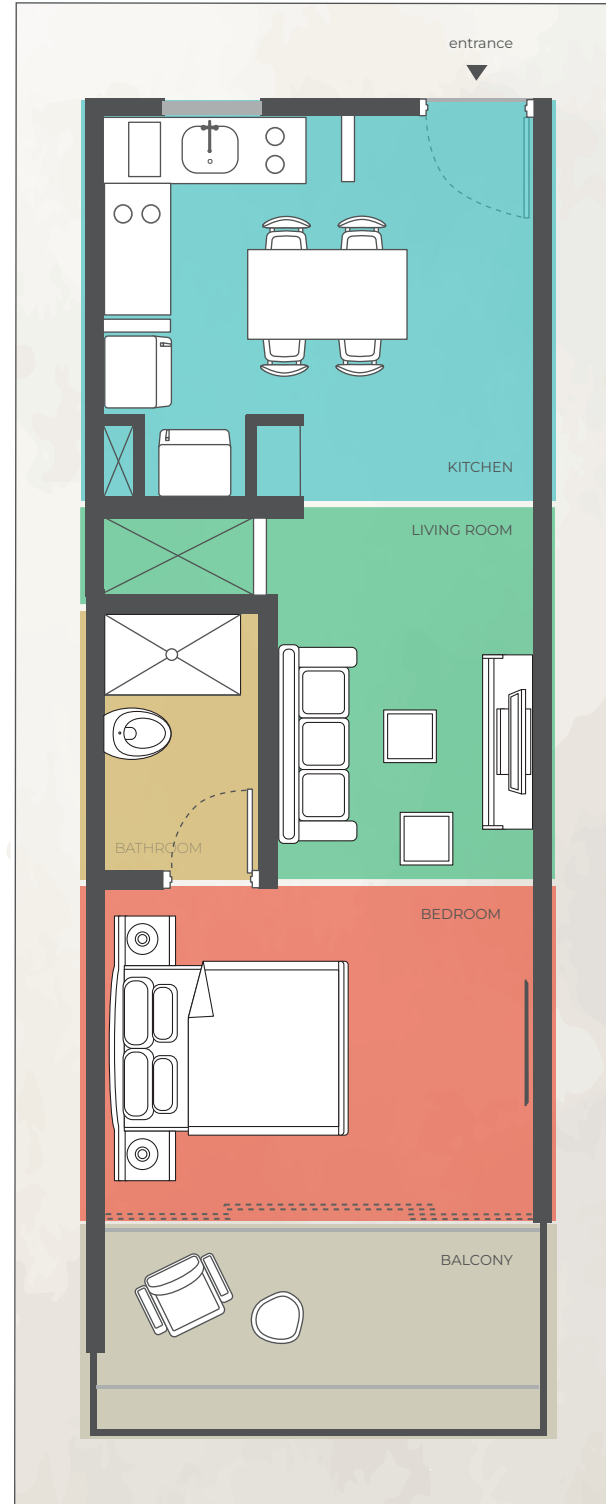

1st FLOOR
scale 1: 25

1st FLOOR
scale 1: 25

LEGEND

- BALCONY
- BEDROOM
- KITCHEN
- BATHROOM
- FOYER

LOCATION MAP	
AREAS	
TOTAL	62 m ² / 667 ft ²
 SAMANA GROUP	
APARTMENT A-201	
SAMANA-GROUP.NET	