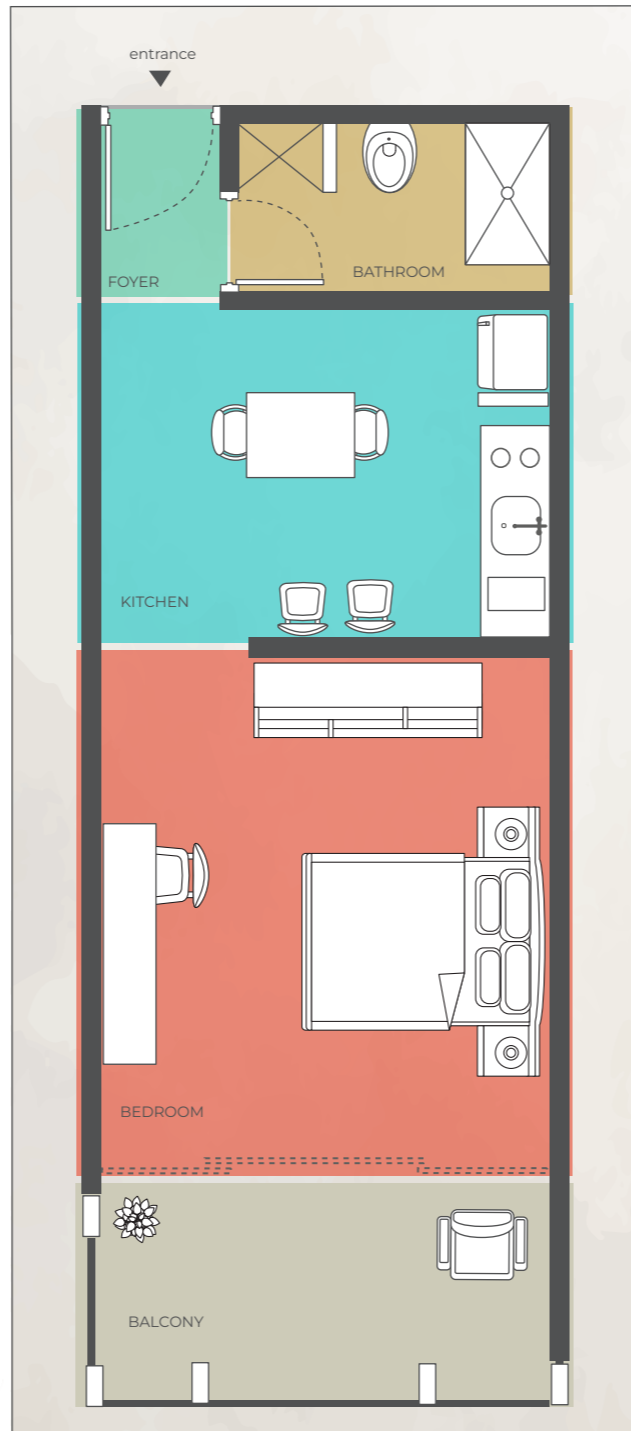

GROUND FLOOR
scale 1: 25

GROUND FLOOR
scale 1: 25

LEGEND

- BALCONY
- BEDROOM
- KITCHEN
- BATHROOM
- FOYER

LOCATION MAP
AREAS
TOTAL 45 m² / 484 ft²
APARTMENT B-102
SAMANA-GROUP.NET