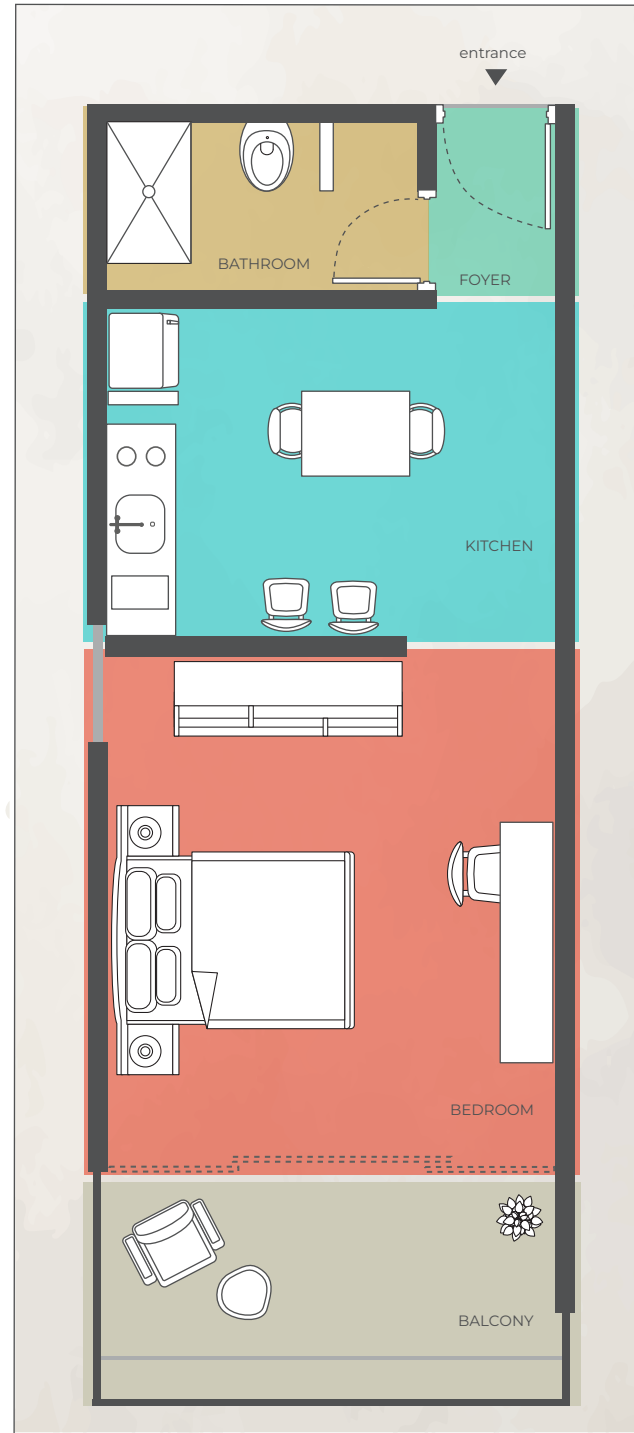

GROUND FLOOR
scale 1: 25

GROUND FLOOR
scale 1: 25

LEGEND

- BALCONY
- BEDROOM
- KITCHEN
- BATHROOM
- FOYER

LOCATION MAP
AREAS
TOTAL 45 m² / 484 ft²
APARTMENT B-101
SAMANA-GROUP.NET