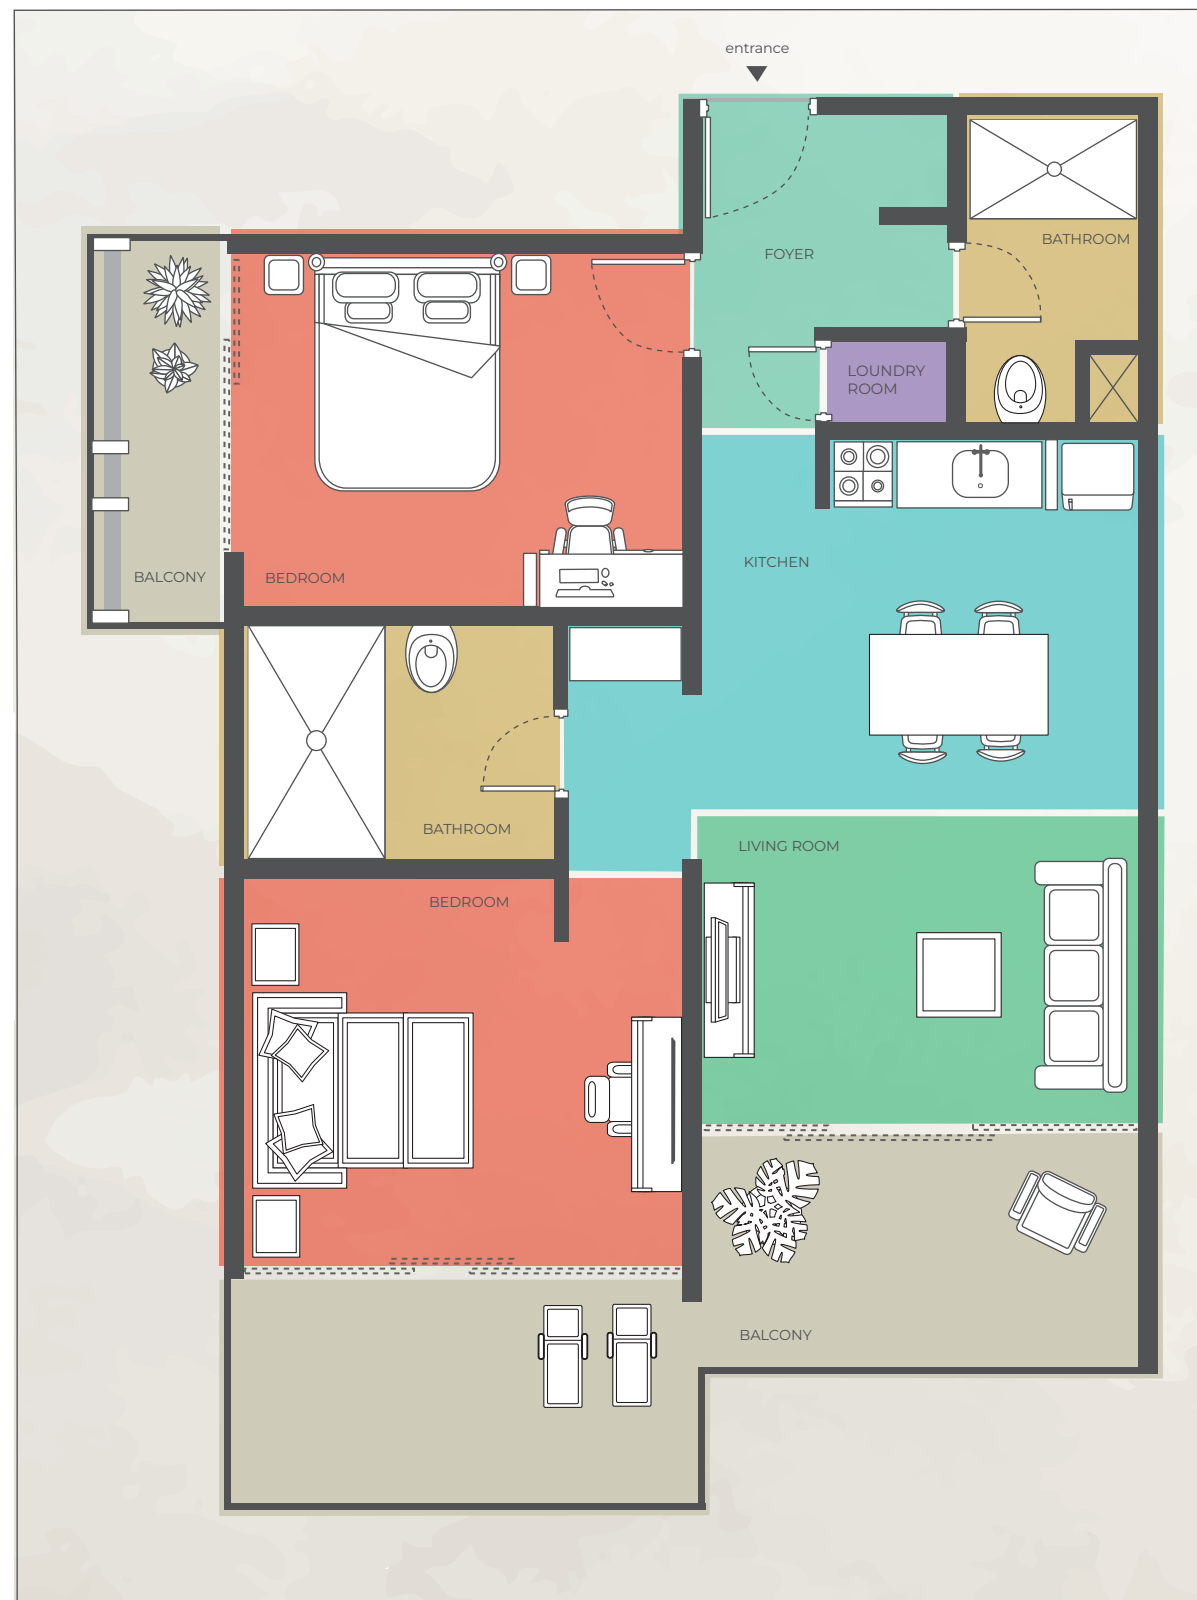

1st FLOOR
scale 1: 25

1st FLOOR
scale 1: 25

LEGEND

- KITCHEN
- LIVING ROOM
- BEDROOM
- BATHROOM
- BALCONY
- LOUNDRY ROOM
- FOYER

LOCATION MAP

AREAS

TOTAL 94 m² / 1012 ft²

APARTMENT C-201