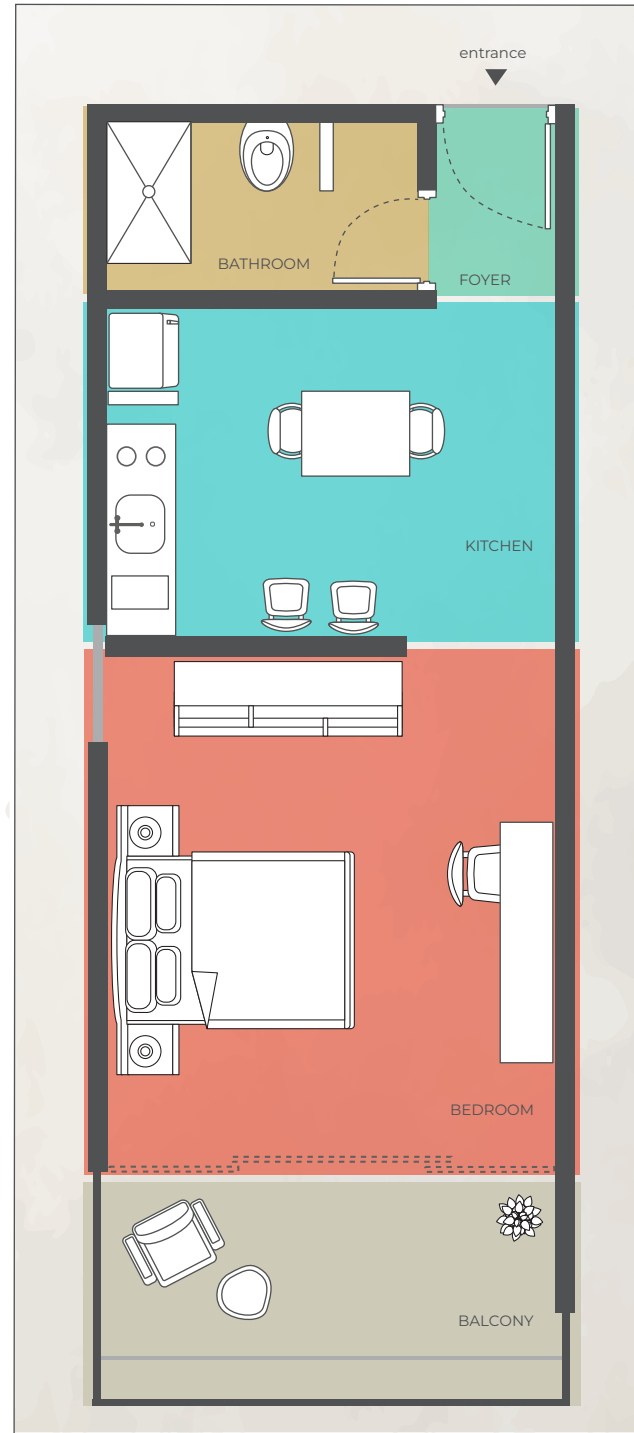

1st FLOOR
scale 1: 25

1st FLOOR
scale 1: 25

LEGEND

- BALCONY
- BEDROOM
- KITCHEN
- BATHROOM
- FOYER

LOCATION MAP
AREAS
TOTAL 45 m² / 484 ft²
APARTMENT B-201
SAMANA-GROUP.NET