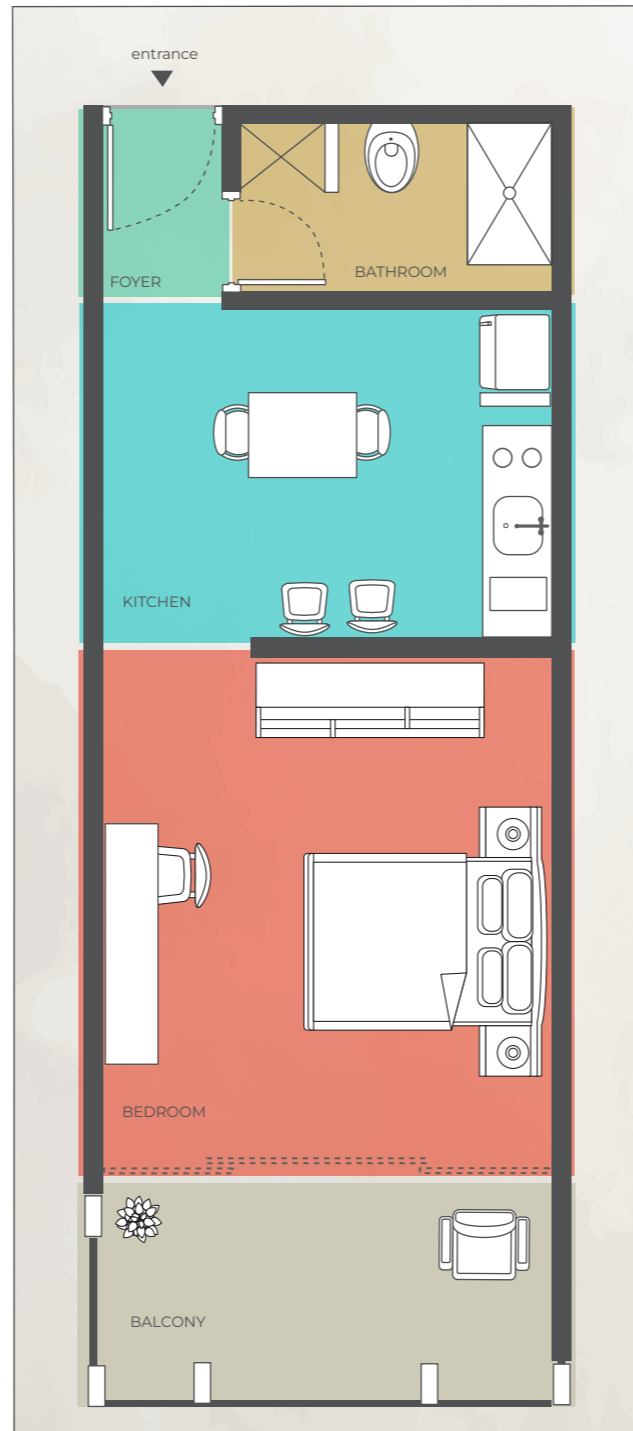

1st FLOOR
scale 1: 25

1st FLOOR
scale 1: 25

LEGEND

- BALCONY
- BEDROOM
- KITCHEN
- BATHROOM
- FOYER

LOCATION MAP
AREAS
TOTAL 45 m² / 484 ft²
APARTMENT B-203
SAMANA-GROUP.NET