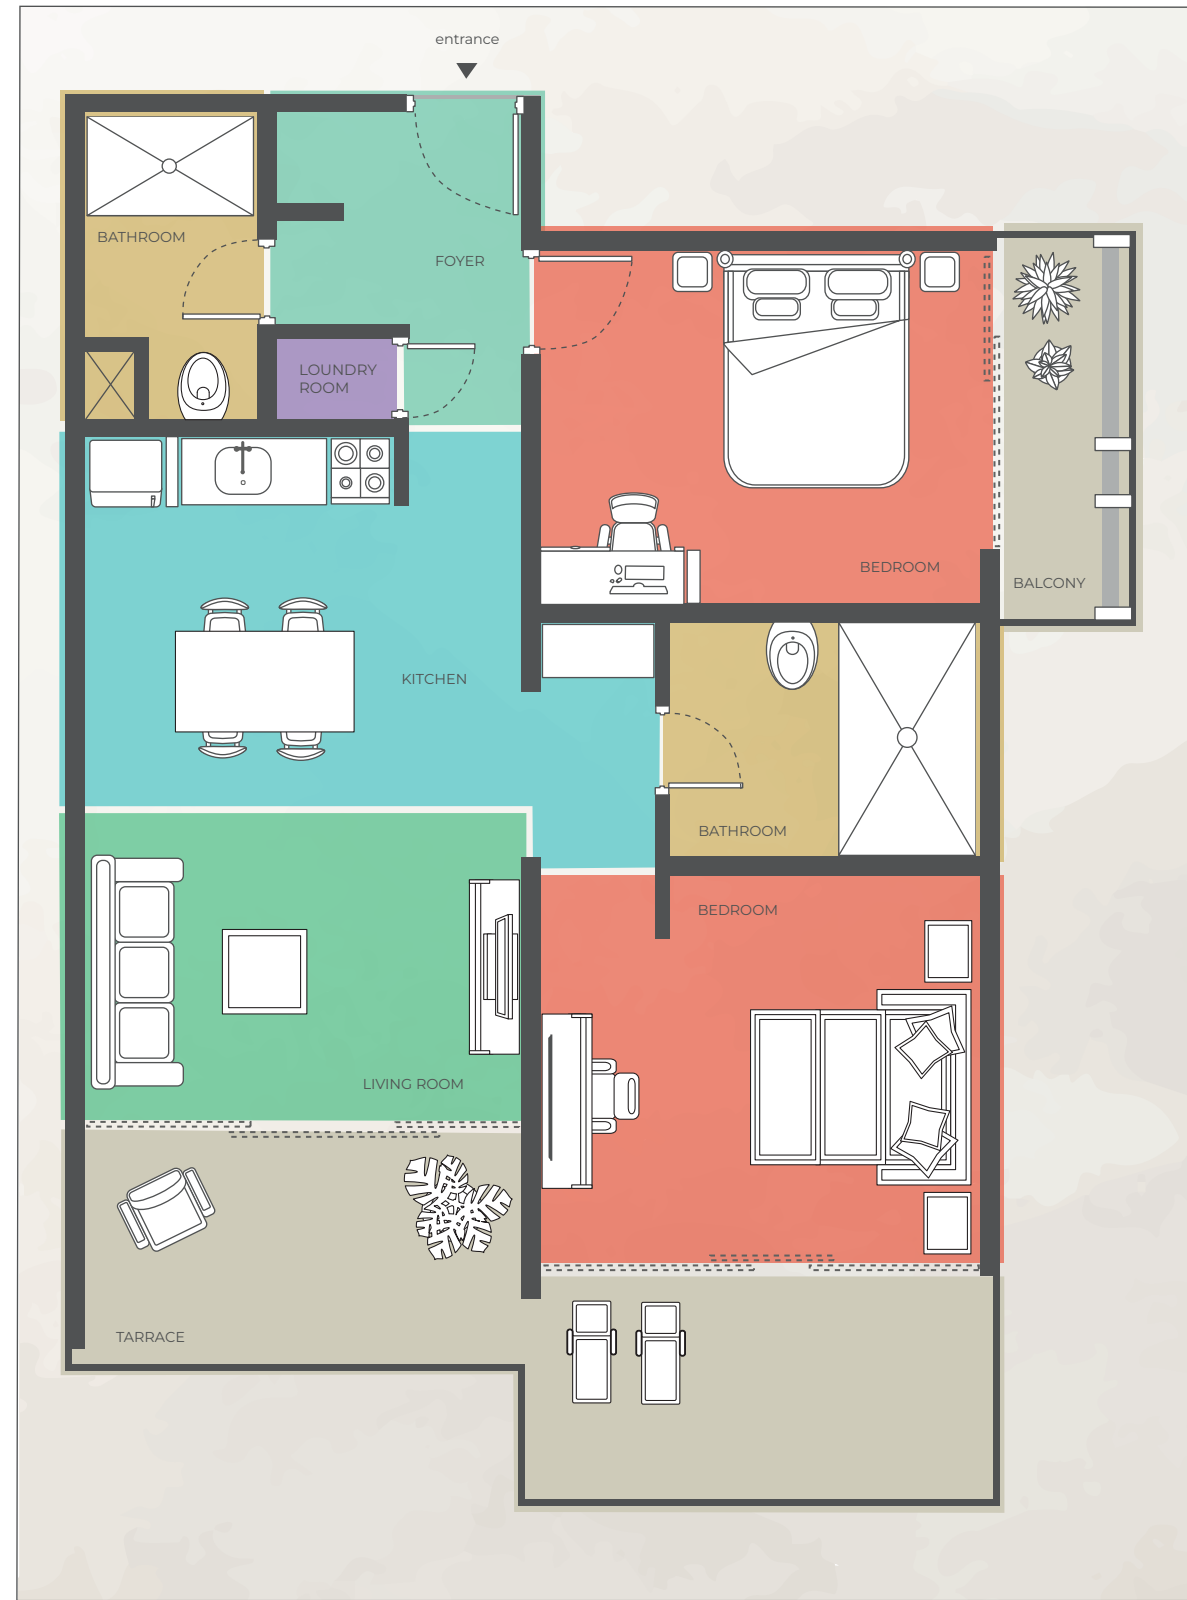

SECOND FLOOR  
scale 1: 25

SECOND FLOOR  
scale 1: 25

LEGEND

- KITCHEN
- LIVING ROOM
- BEDROOM
- BATHROOM
- BALCONY
- LOUNDRY ROOM
- FOYER

LOCATION MAP

AREAS

**TOTAL** 95 m<sup>2</sup> / 1023 ft<sup>2</sup>

APARTMENT C-302

SAMANA-GROUP.NET