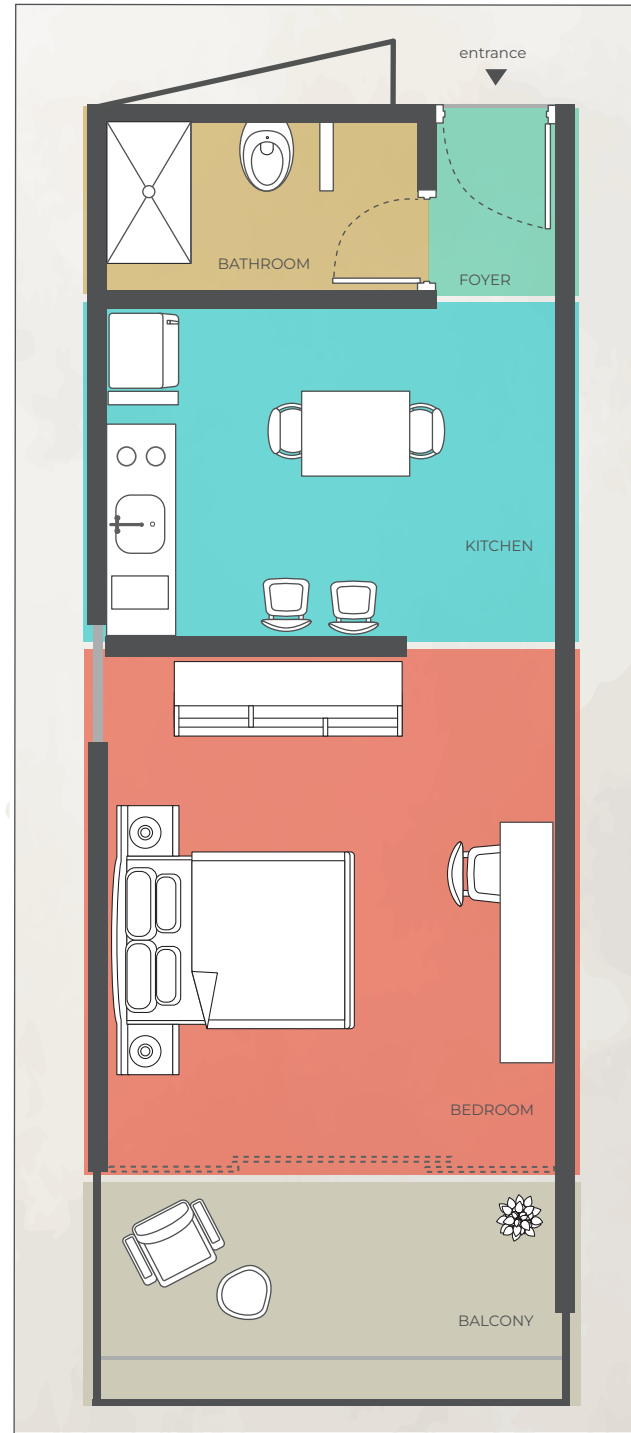

SECOND FLOOR  
scale 1: 25

SECOND FLOOR  
scale 1: 25

LEGEND

- BALCONY
- BEDROOM
- KITCHEN
- BATHROOM
- FOYER

LOCATION MAP
AREAS
<b>TOTAL 45 m<sup>2</sup> / 484 ft<sup>2</sup></b>
APARTMENT B-302
SAMANA-GROUP.NET