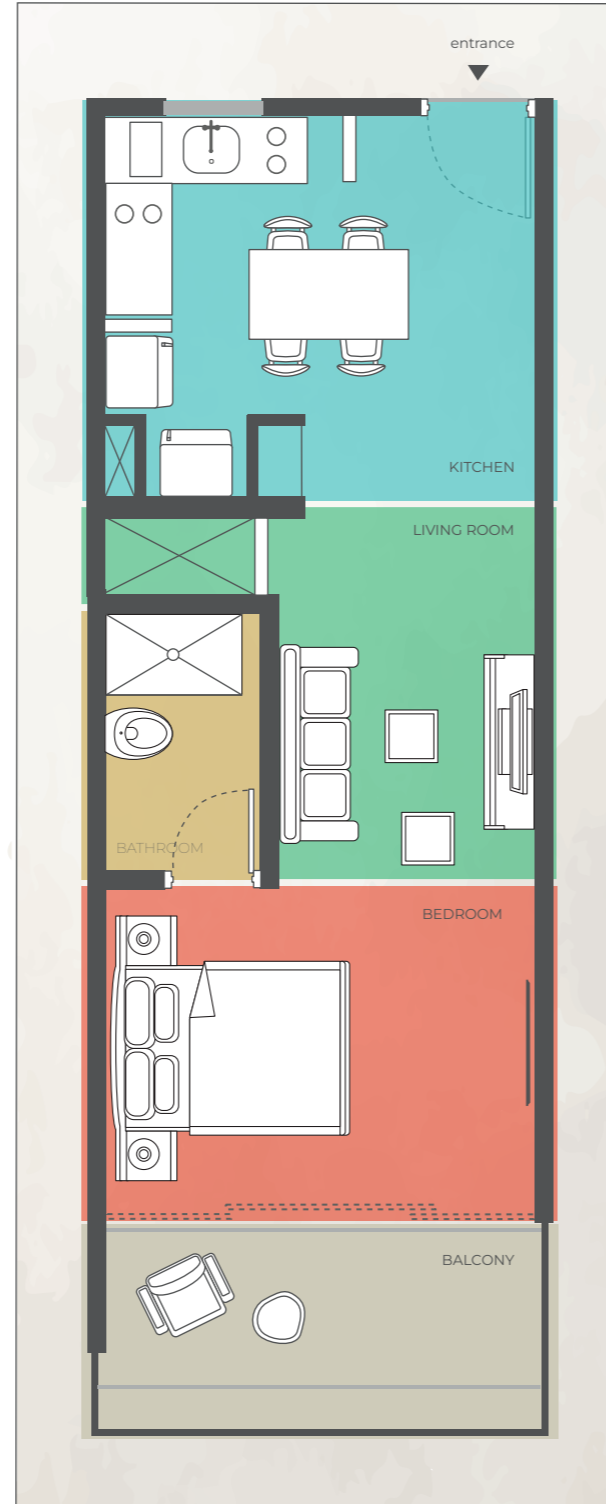

SECOND FLOOR
scale 1: 25

SECOND FLOOR
scale 1: 25

LOCATION MAP
AREAS
TOTAL 60 m² / 646 ft²
APARTMENT A-303
SAMANA-GROUP.NET