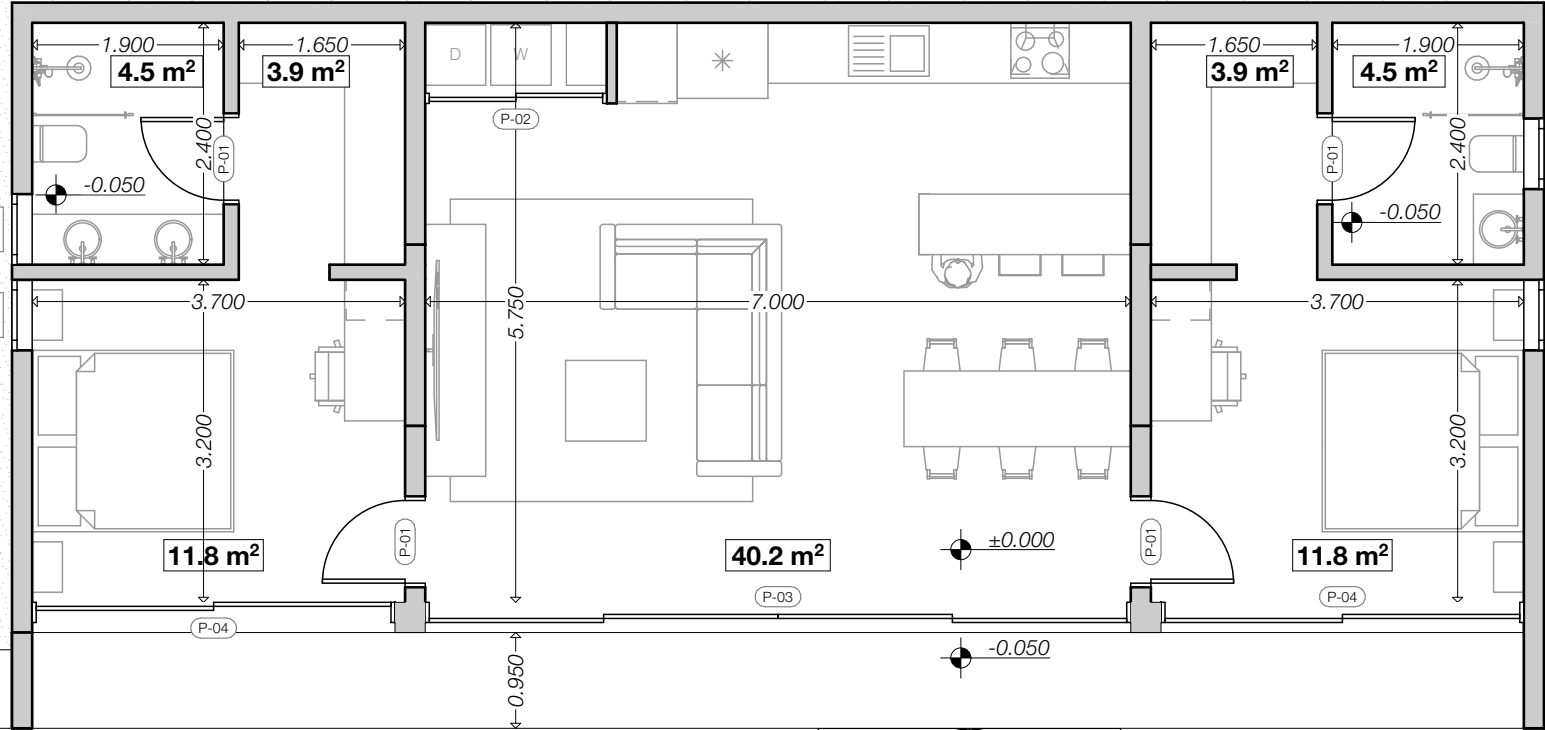

100 m²*

*The exact form and area of the terrace may change to fit the selected plot.

100 m²*

*The exact form and area of the terrace may change to fit the selected plot.

±0.050

-0.050

-2.100

-0.700